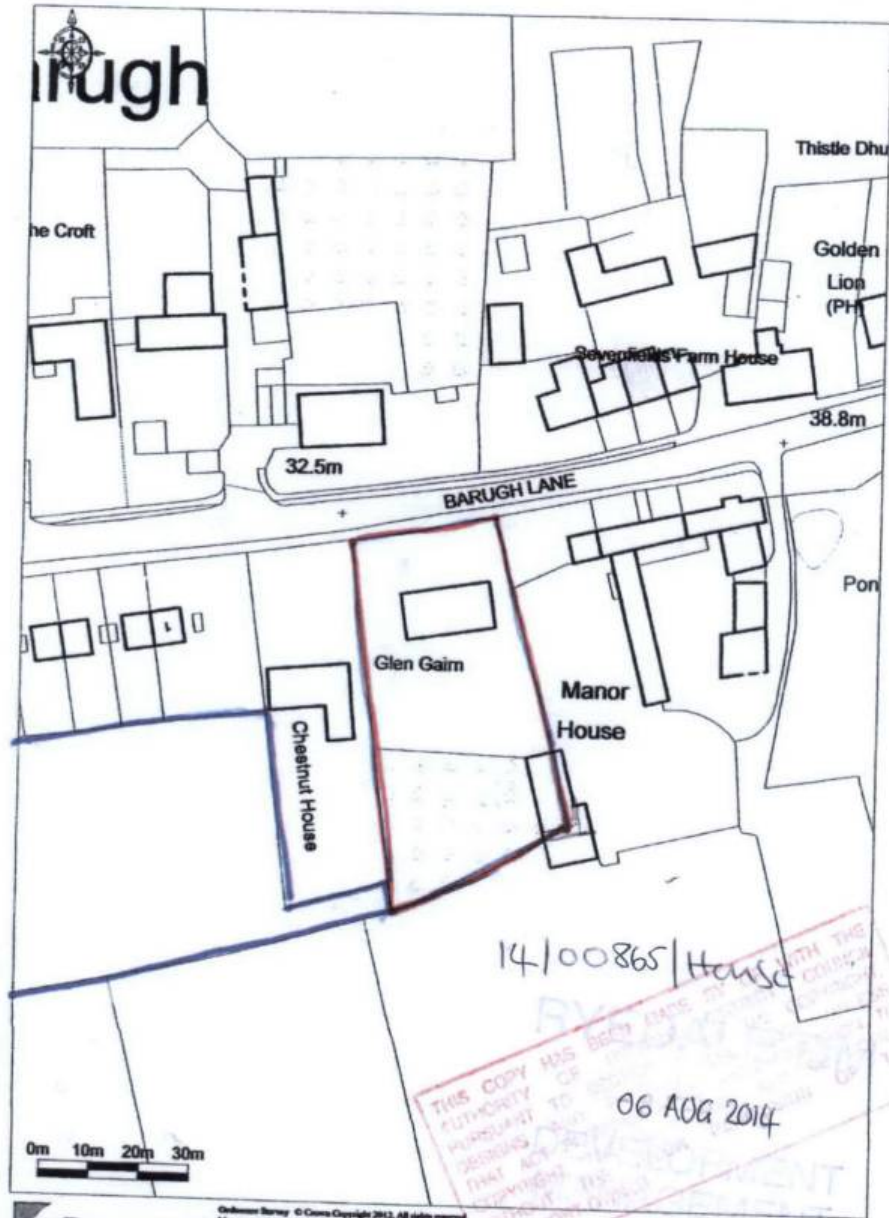

RYEDAILE DM

Glen Gaim
Great Barugh
Malton YO17 6UZ

06 AUG 2014
DEVELOPMENT
MANAGEMENT
14/00865/HOUSE

Promap

DESIGN 4 architecture